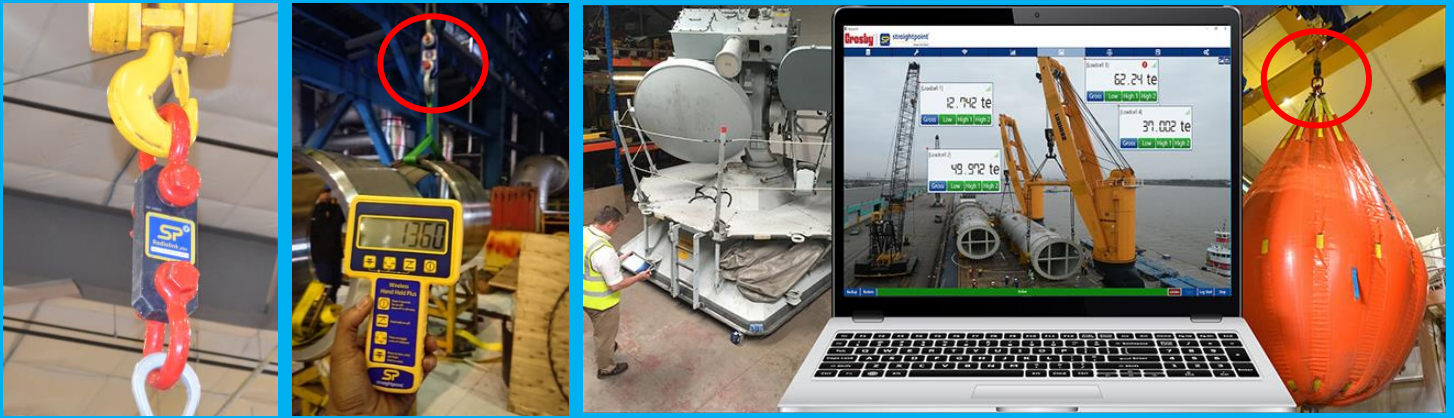

How many tons is that?

The real weight might be different!

Radiolink Plus (RLP)

- Proprietary 2.4 GHz Wireless (max 1,000m)
- Accuracy $\pm 0.1\%$ (full scale)
- High-quality aerospace aluminum body
→ compact and light weight
- Works on AA battery x4, 1,200h continuous
- Environmental protection IP67 (NEMA6)
- DNV-GL type approval

Handheld Display (SW-HHP)

- Displays up to 4 load cells simultaneously
- Audible overload alarm (90db)
- Pre-set tare, 100Hz Peak hold
- Low battery / signal strength warning
- Annual calibration reminder
- Works on AA battery x2, 40h continuous

It is said that Mt. Fuji is theoretically 2.9 trillion tons, but who knows how much it really weighs?

“Know the load”

with our wireless loadcell to ensure your safe work environment.

【Applications】

INSIGHT software

- Allows connection of up to 126 wireless load cells
 - Multi-channel display and data logging mode
 - Visualisation mode
 - Centre of gravity mode
 - Proof load testing
- ➔ If you want to know more, do not hesitate contact us.