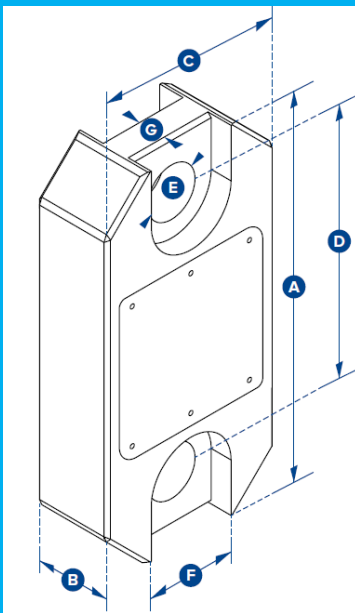

【Specifications】

	RLP1T	RLP2T5	RLP6T5	RLP12T	RLP25T	RLP35T	RLP55T
使用荷重	1000kg	2.5t	6.5t	12t	25t	35t	55t
最低荷重	0.5kg	0.001t	0.001t	0.002t	0.005t	0.005t	0.01t
製品重量	1.5kg	1.5kg	2.4kg	3.7kg	5kg	8.6kg	13kg
安全係数	12:1	7:1	7:1	7:1	5:1	5:1	5:1
寸法(mm)							
A	204	204	249	305	340	393	424
B	43	43	43	47	60	75	75
C	104	104	113	113	115	126	180
D	146	146	165	193	215	225	230
ΦE	24.5	24.5	38	47.5	55	60	76
F	48	48	65				
G	19	19	32				

* Load cells over 55t are also available. please feel free to contact us.

* Explosion-proof model, Bluetooth model are also available. Please feel free to contact us.

Siam Martec Sales Co., Ltd.

129/1 Moo 17 Soi Winner, Teparak Rd. T. Bangsaothong,
A. Bangsaothong, Samutprakam 10570, THAILAND

TEL : +66-(0)2-330-3568 FAX : +66-(0)2-330-3569
E-mail : salescosms@gmail.com LINE ID : 0829469542

Inquire information or question