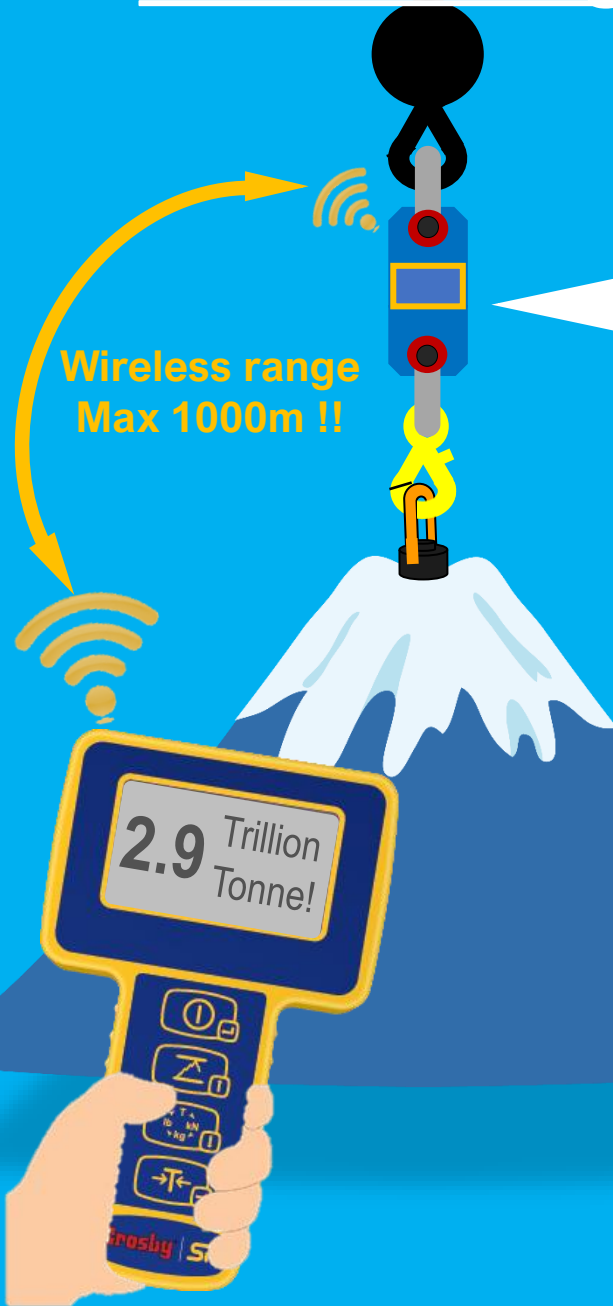

How many tons is that?

The real weight might be different!

Radiolink Plus (RLP)

- Proprietary 2.4 GHz Wireless (max 1,000m)
- Accuracy $\pm 0.1\%$ (full scale)
- High-quality aerospace aluminum body
→ compact and light weight
- Works on AA battery x4, 1,200h continuous
- Environmental protection IP67 (NEMA6)
- DNV-GL type approval

Handheld Display (SW-HHP)

- Displays up to 4 load cells simultaneously
- Audible overload alarm (90db)
- Pre-set tare, 100Hz Peak hold
- Low battery / signal strength warning
- Annual calibration reminder
- Works on AA battery x2, 40h continuous

It is said that Mt. Fuji is theoretically 2.9 trillion tons, but who knows how much it really weighs?

“Know the load”

with our wireless loadcell to ensure your safe work environment.

【Applications】

INSIGHT software

- Allows connection of up to 126 wireless load cells
 - Multi-channel display and data logging mode
 - Visualisation mode
 - Centre of gravity mode
 - Proof load testing
- ➔ If you want to know more, do not hesitate contact us.